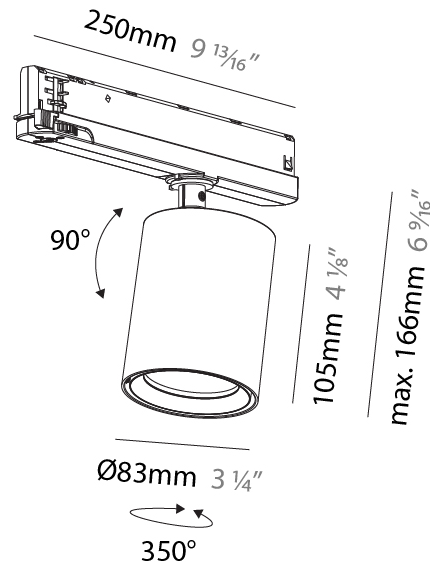

GENERAL

Series: Centriq
Subseries: Centriq In
Brand: Prolicht
Division: Architectural
Mounting Type: Track
Mounting Location: Ceiling
Subcategory: Spots

PHYSICAL

Shape: Cylinder
Diameter (mm): 83
Diameter (in): 3 1/4
Length (mm): 250
Length (in): 9 13/16
Height (mm): 166
Height (in): 6 9/16
Light Distribution: Adjustable / Direct
Weight (kg): 0.87
Fixture Finish: SSR / BKV / CWI / CRY / HAB / UFT / ITA / RUA / FTG / MYG / LOD / PUS / FRO / FUP / KIA / POP / BLS / SPG / MEY / GOH / GUM / CHC / COM / ABZ / JAG / OBR / MOS / ROR
Holder Finish: WHI / BLK
Accent Finish: SSR / BKV / CWI / CRY / HAB / LAG / UFT / ITA / RUA / RUR / MIC / FTG / MYG / TWT / LOD / PUS / FRO / FUP / KIA / POP / BLS / SPG / MEY / GOH / GUM / CHC / COM / ABZ / JAG
Fixture Material: Aluminum

ELECTRICAL

Lamp Type: LED (Zhaga Standard)
Input Wattage (W): 36.2
Total Output Wattage (W): 32.7
Dimming: Non-Dimmable / 0-10V Dimming
Driver Included: Yes
Driver Location: Integrated
Driver Type: Constant Current - 120Vac
Driver Class: Class 2
Input Voltage (V): 120

LED

Number of LEDs: 1
Color Temperature (°K): 2700 / 3000 / 3500 / 4000
Max. Delivered Lumen (lm): 2916 / 3037 / 3166 / 3320
Nominal Lumen (lm): 3471 / 3615 / 3769 / 3952
CRI: >90 CRI
Lamp Life (hrs): 50000

OPTICAL

Reflector°: 20 / 32 / 54
Adjustability: Rotational 350°; Tilt 90°

RATINGS AND CERTIFICATIONS

Certified By: CSA Certified to UL and CSA Standards
IP rating: IP20