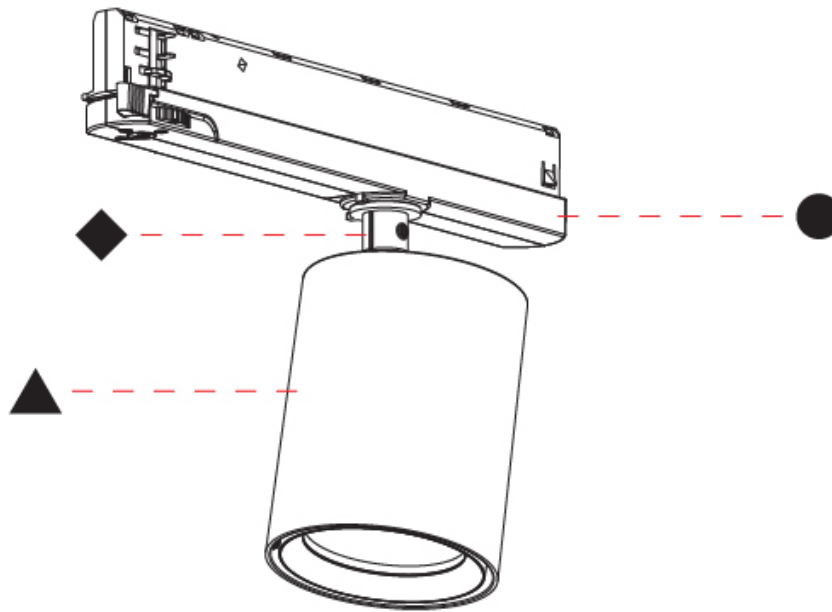

OPTICAL

Reflector°: 20 / 32 / 54
Adjustability: Rotational 350°; Tilt 90°

RATINGS AND CERTIFICATIONS

Certified By: CSA Certified to UL and CSA Standards
IP rating: IP20

CENTRIQ IN TRACK

A3T218-

PROJECT
TYPE
SPECIFIER
QUANTITY
DATE